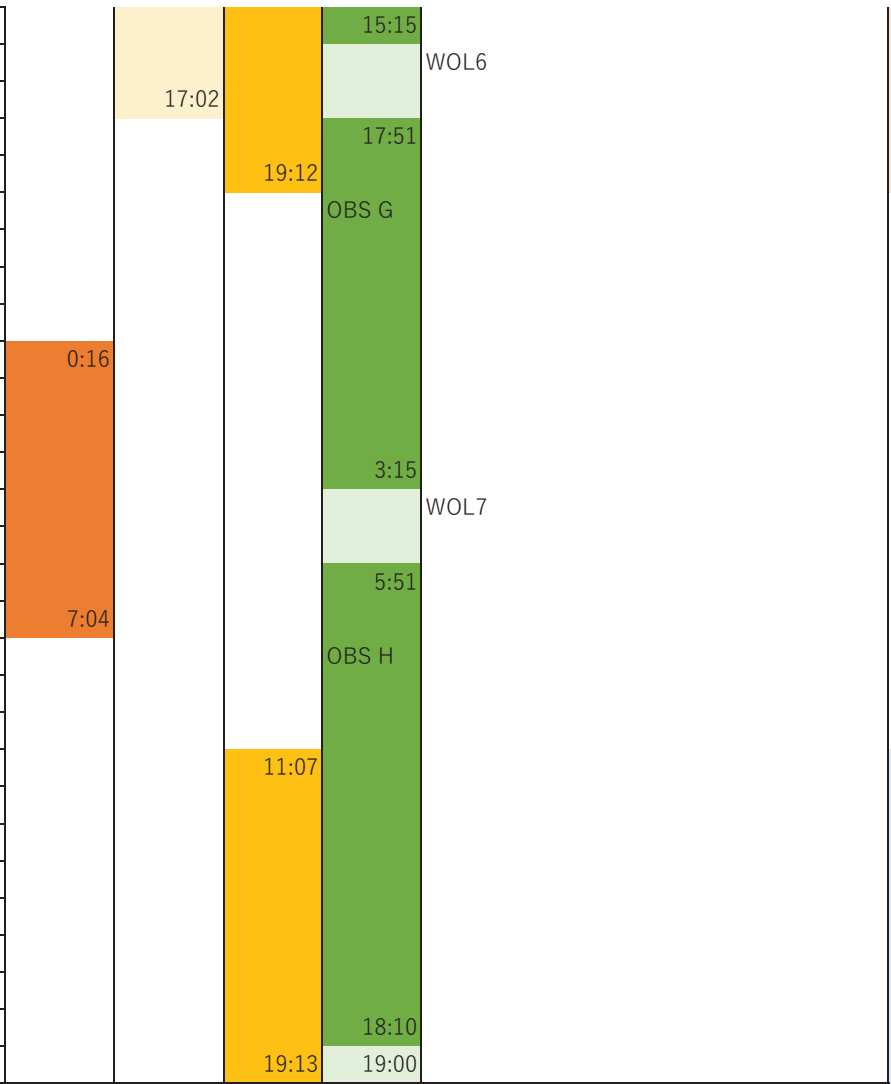

Shift A

Shift B

Shift A

+05:00:00	23 Jun 2022 14:44:22
+06:00:00	23 Jun 2022 15:44:22
+07:00:00	23 Jun 2022 16:44:22
+08:00:00	23 Jun 2022 17:44:22
+09:00:00	23 Jun 2022 18:44:22
+10:00:00	23 Jun 2022 19:44:22
+11:00:00	23 Jun 2022 20:44:22
+12:00:00	23 Jun 2022 21:44:22
+13:00:00	23 Jun 2022 22:44:22
+14:00:00	23 Jun 2022 23:44:22
+15:00:00	24 Jun 2022 00:44:22
+16:00:00	24 Jun 2022 01:44:22
+17:00:00	24 Jun 2022 02:44:22
+18:00:00	24 Jun 2022 03:44:22
+19:00:00	24 Jun 2022 04:44:22
+20:00:00	24 Jun 2022 05:44:22
+21:00:00	24 Jun 2022 06:44:22
+22:00:00	24 Jun 2022 07:44:22
+23:00:00	24 Jun 2022 08:44:22
+24:00:00	24 Jun 2022 09:44:22
+25:00:00	24 Jun 2022 10:44:22
+26:00:00	24 Jun 2022 11:44:22
+27:00:00	24 Jun 2022 12:44:22
+28:00:00	24 Jun 2022 13:44:22
+29:00:00	24 Jun 2022 14:44:22
+30:00:00	24 Jun 2022 15:44:22
+31:00:00	24 Jun 2022 16:44:22
+32:00:00	24 Jun 2022 17:44:22
+33:00:00	24 Jun 2022 18:44:22